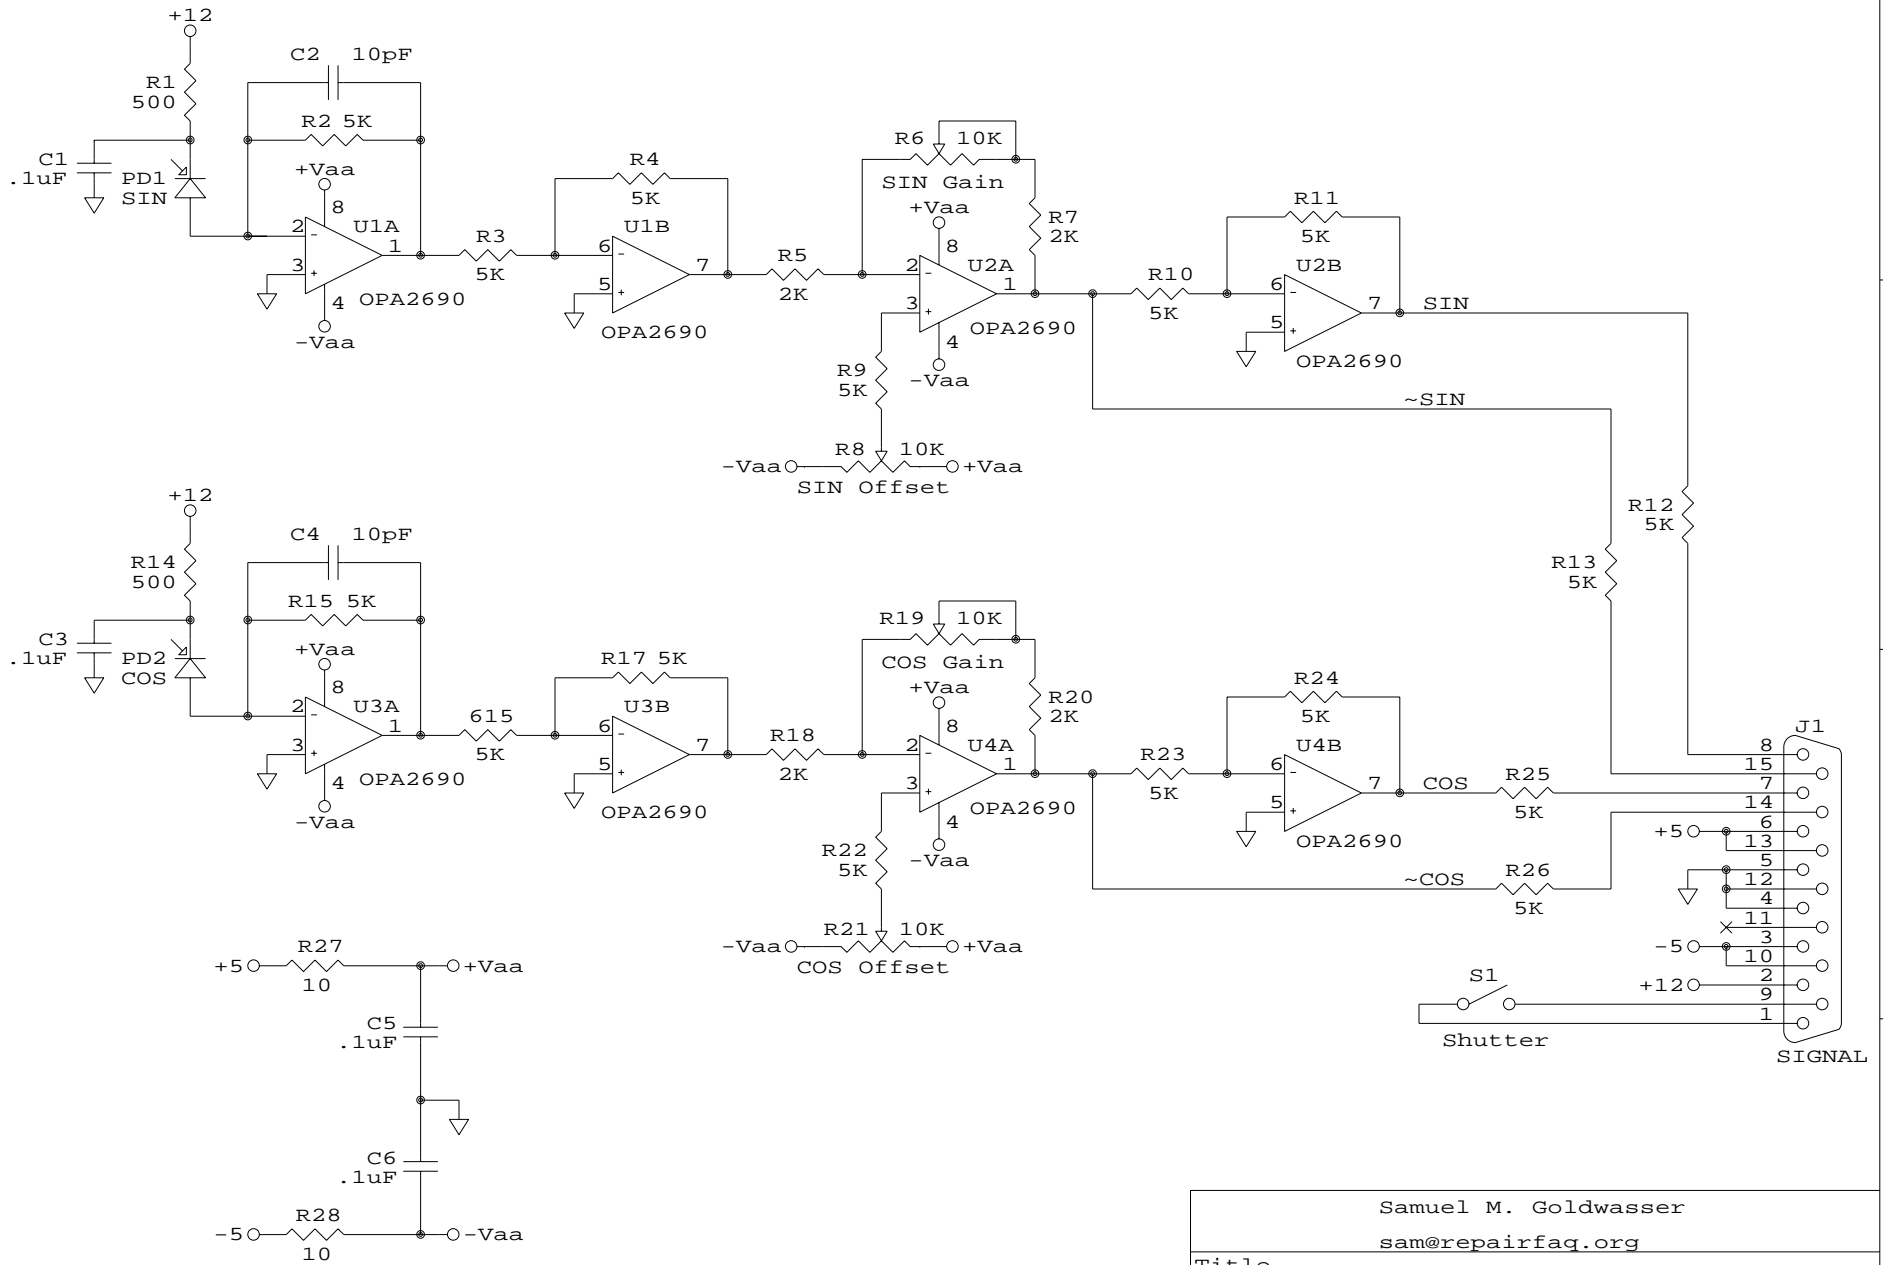

Sam's Renishaw RLE Interferometer Interface 1

Samuel M. Goldwasser		
sam@repairfaq.org		
Title		
Sam's Renishaw RLE Dual Photodiode Preamp 1		
Size	Document Number	REV
A	SGRS1-SCH	1.0
Date:	October 19, 2019	Sheet 1 of 1