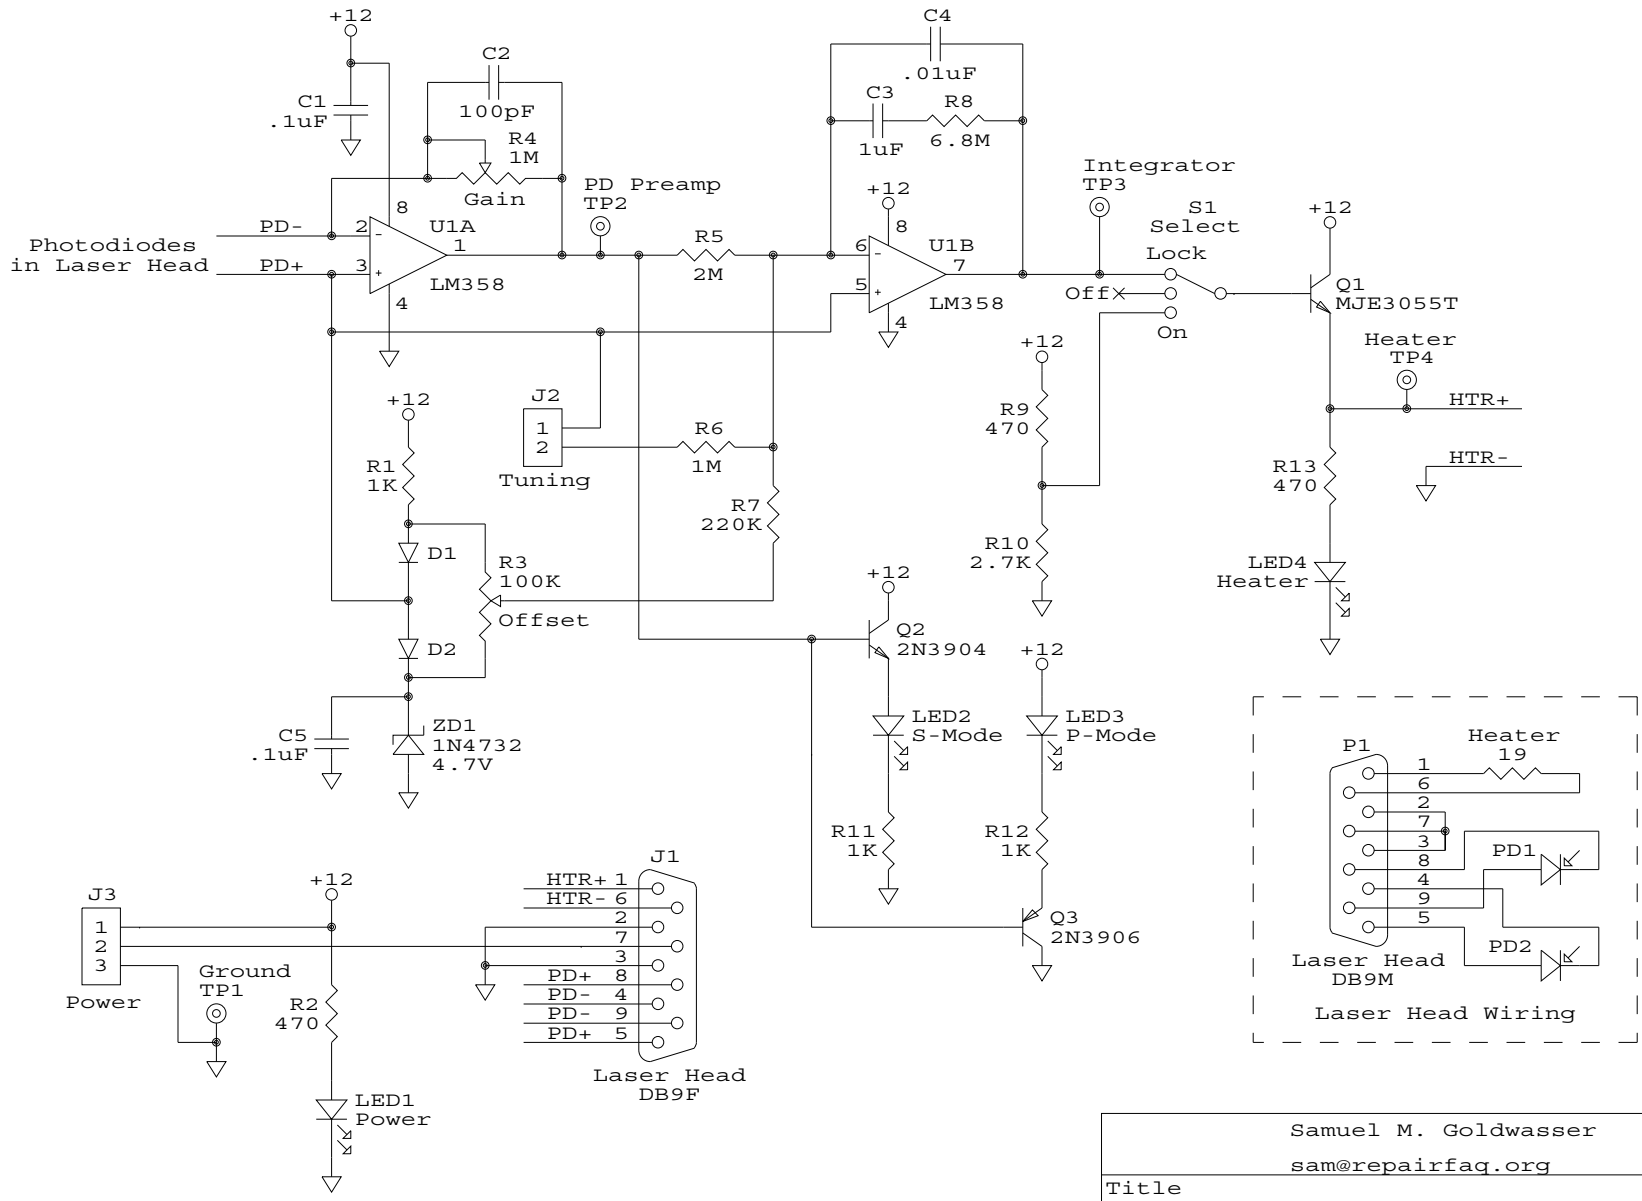

# Sam's Stabilized HeNe Laser 2 (SG-HS2)

Samuel M. Goldwasser		
sam@repairfaq.org		
Title		
Sam's Stabilized HeNe Laser 2 (SG-HS2)		
Size	Document Number	REV
A	SG-HS2-SCH	1.1
Date:	October 12, 2009	Sheet 1 of 1