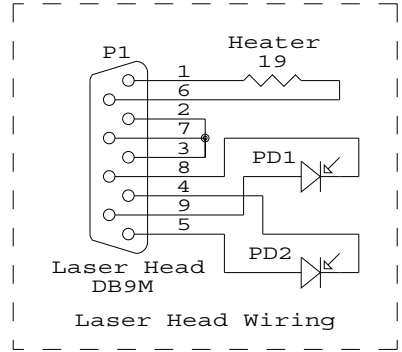

# Sam's Stabilized HeNe Laser 2 (SG-HS2)

Samuel M. Goldwasser		
sam@repairfaq.org		
Title		
Sam's Stabilized HeNe Laser 2 (SG-HS2)		
Size	Document Number	REV
A	SG-HS2-SCH	1.1
Date:	October 12, 2009	Sheet 1 of 1