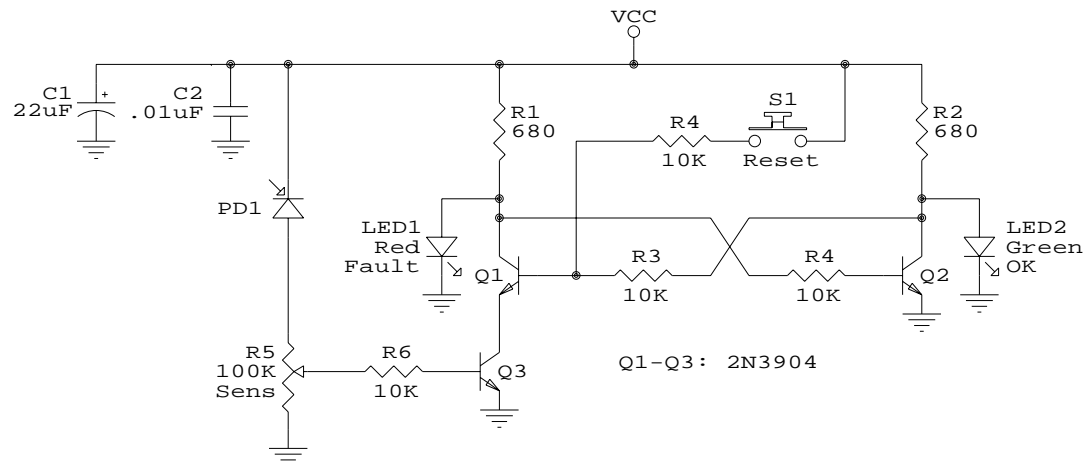

Sam's Photomon Dropout Detector 1

Samuel M. Goldwasser		
sam@repairfaq.org		
Title		
Sam's Photomon Dropout Detector 1		
Size	Document Number	REV
A	SGD01-SCH	1.0
Date:	June 9, 2012	Sheet 1 of 1