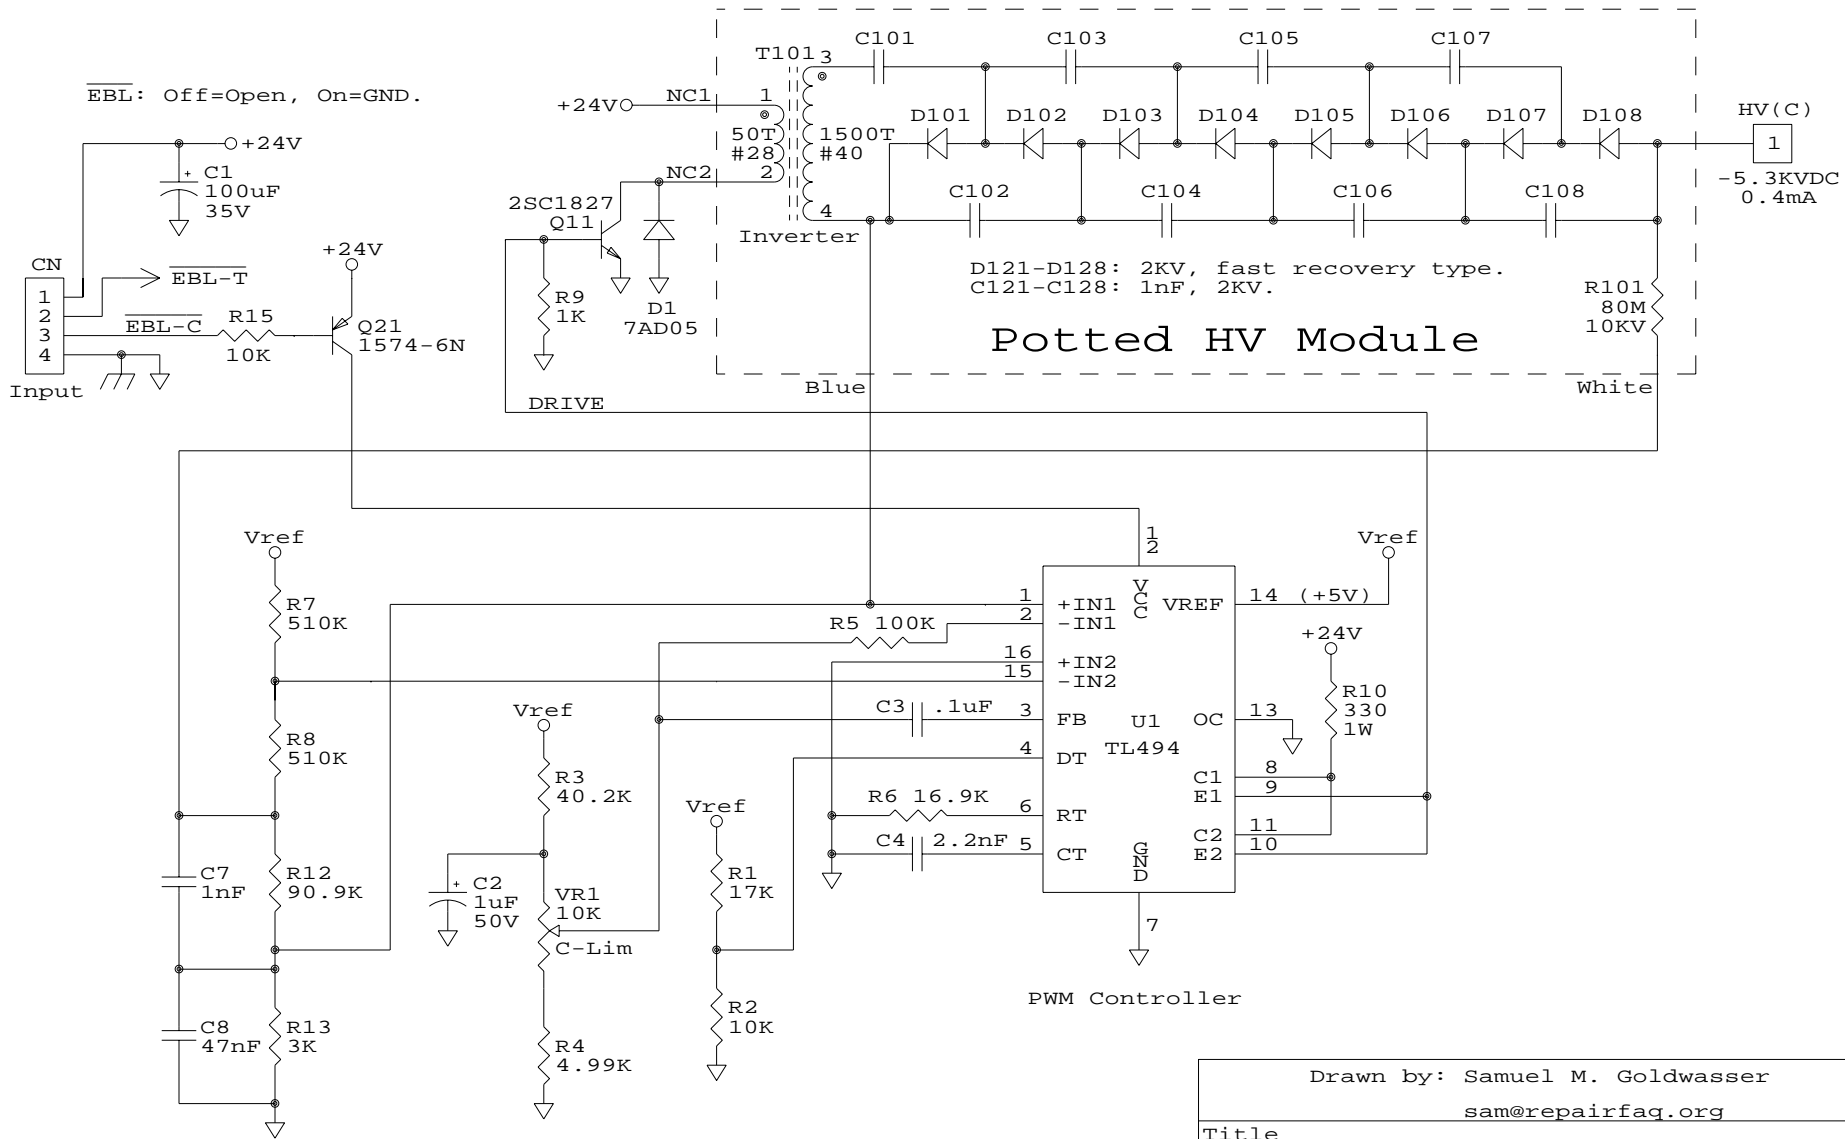

# Ricoh 3E06-1 HVPS - Part 1 (RI-3E6)

Drawn by: Samuel M. Goldwasser		
sam@repairfaq.org		
Title Ricoh 3E06-1 HVPS - Part 1 (RI-3E6)		
Size	Document Number	REV
A	RI-3E6-1-SCH	1.0
Date:	April 8, 2003	Sheet 1 of 2