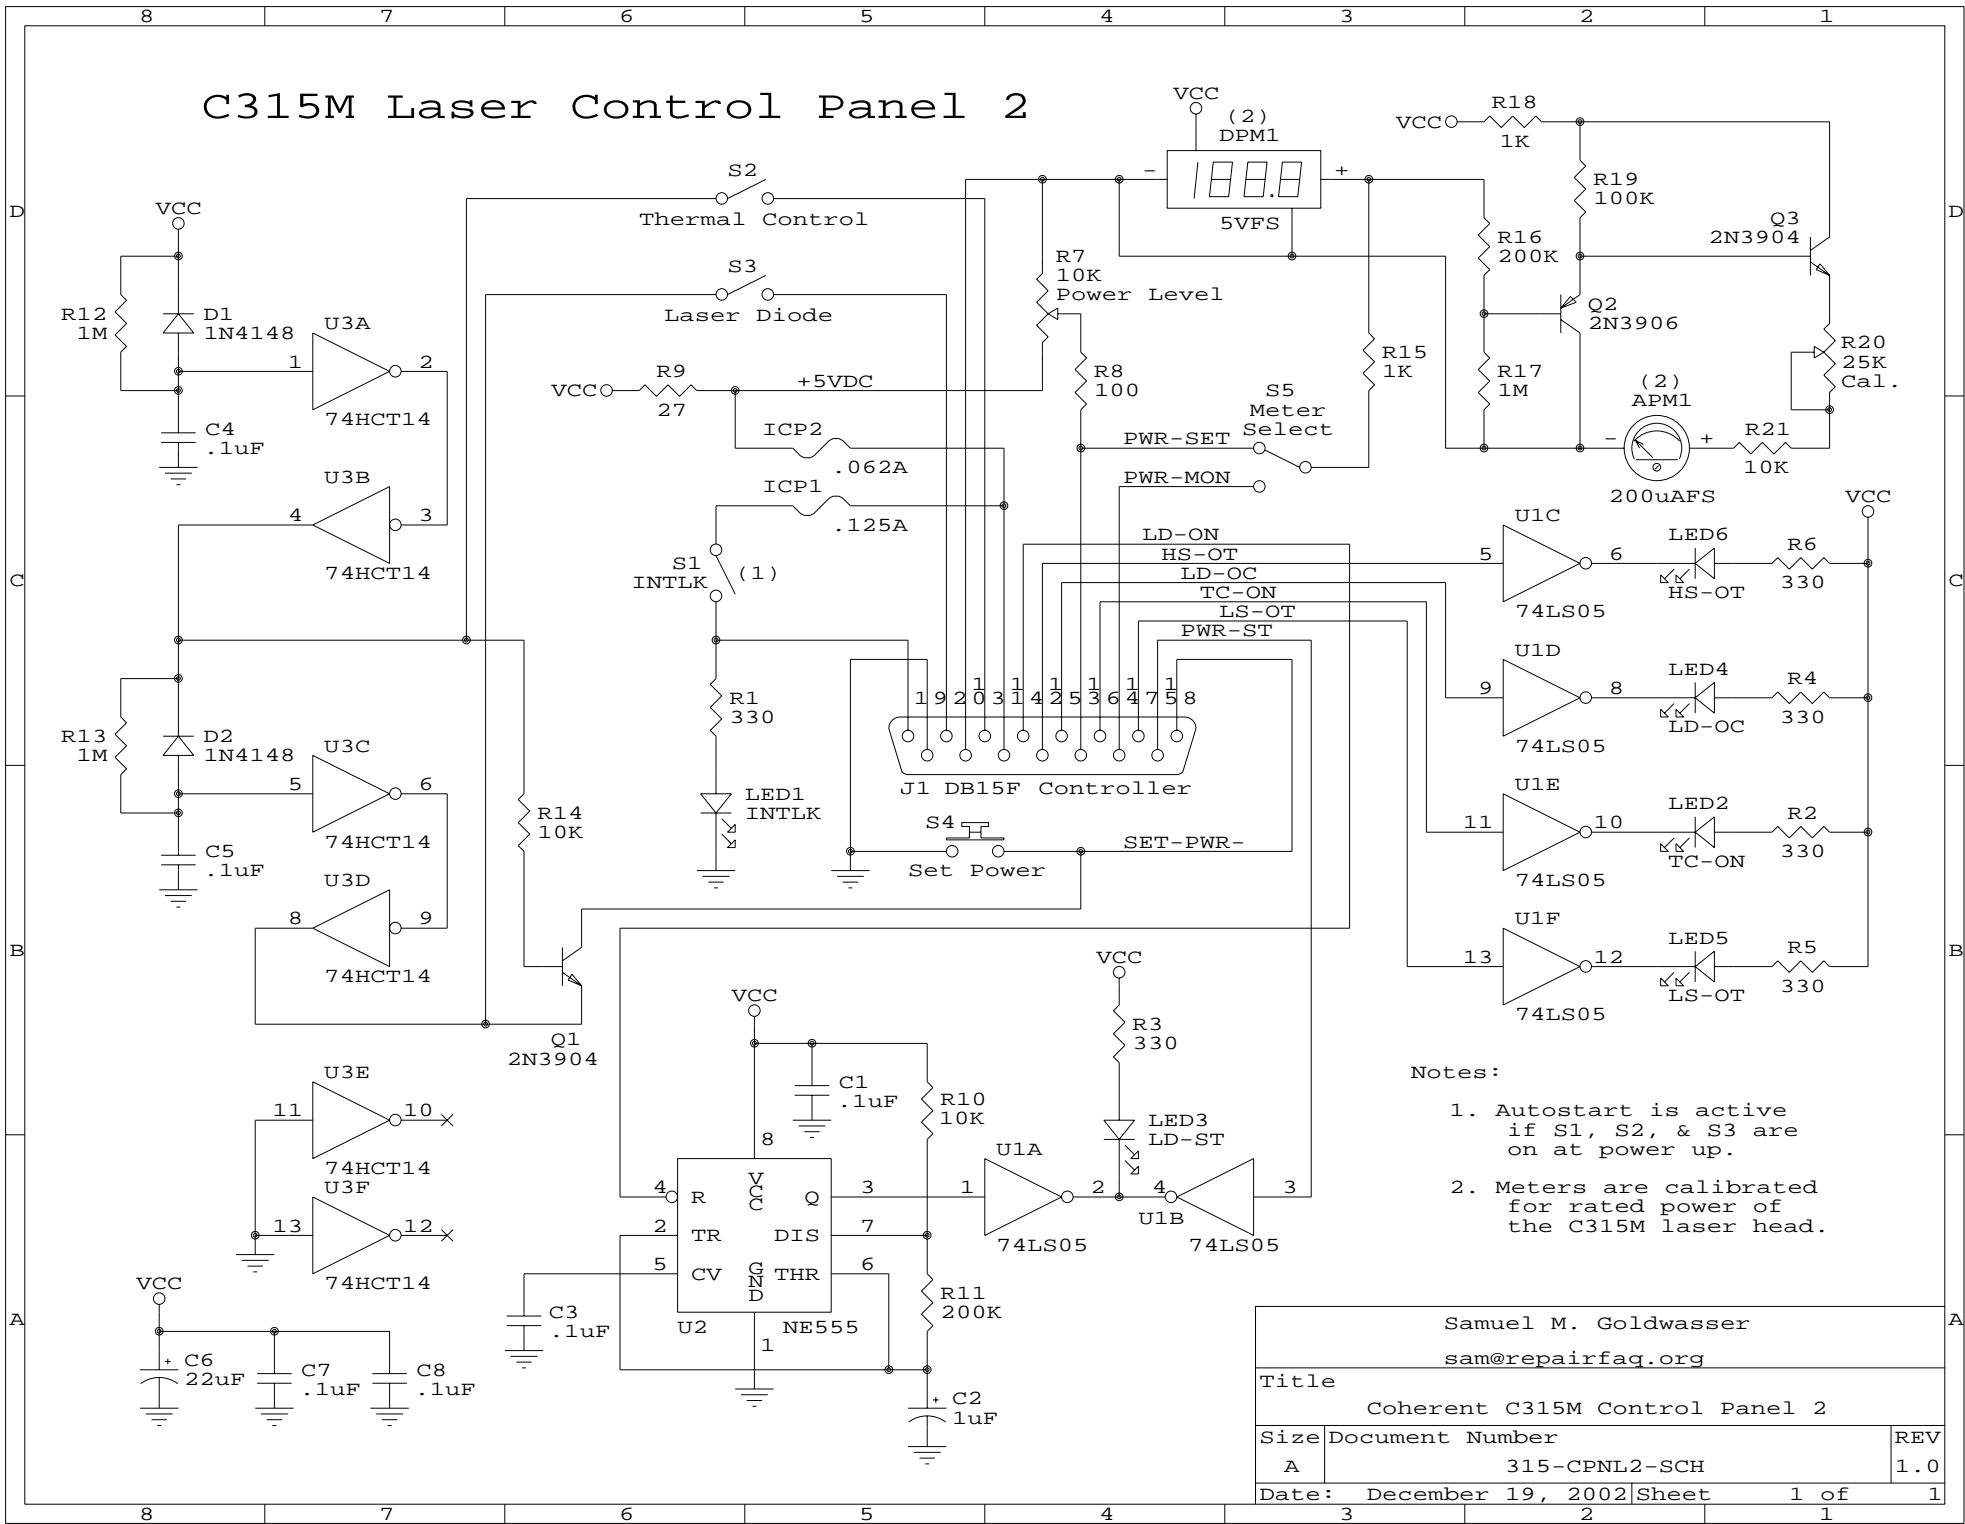

C315M Laser Control Panel 2

Notes:

1. Autostart is active if S1, S2, & S3 are on at power up.
2. Meters are calibrated for rated power of the C315M laser head.

Samuel M. Goldwasser		
sam@repairfaq.org		
Title		
Coherent C315M Control Panel 2		
Size	Document Number	REV
A	315-CPNL2-SCH	1.0
Date:	December 19, 2002	Sheet 1 of 1