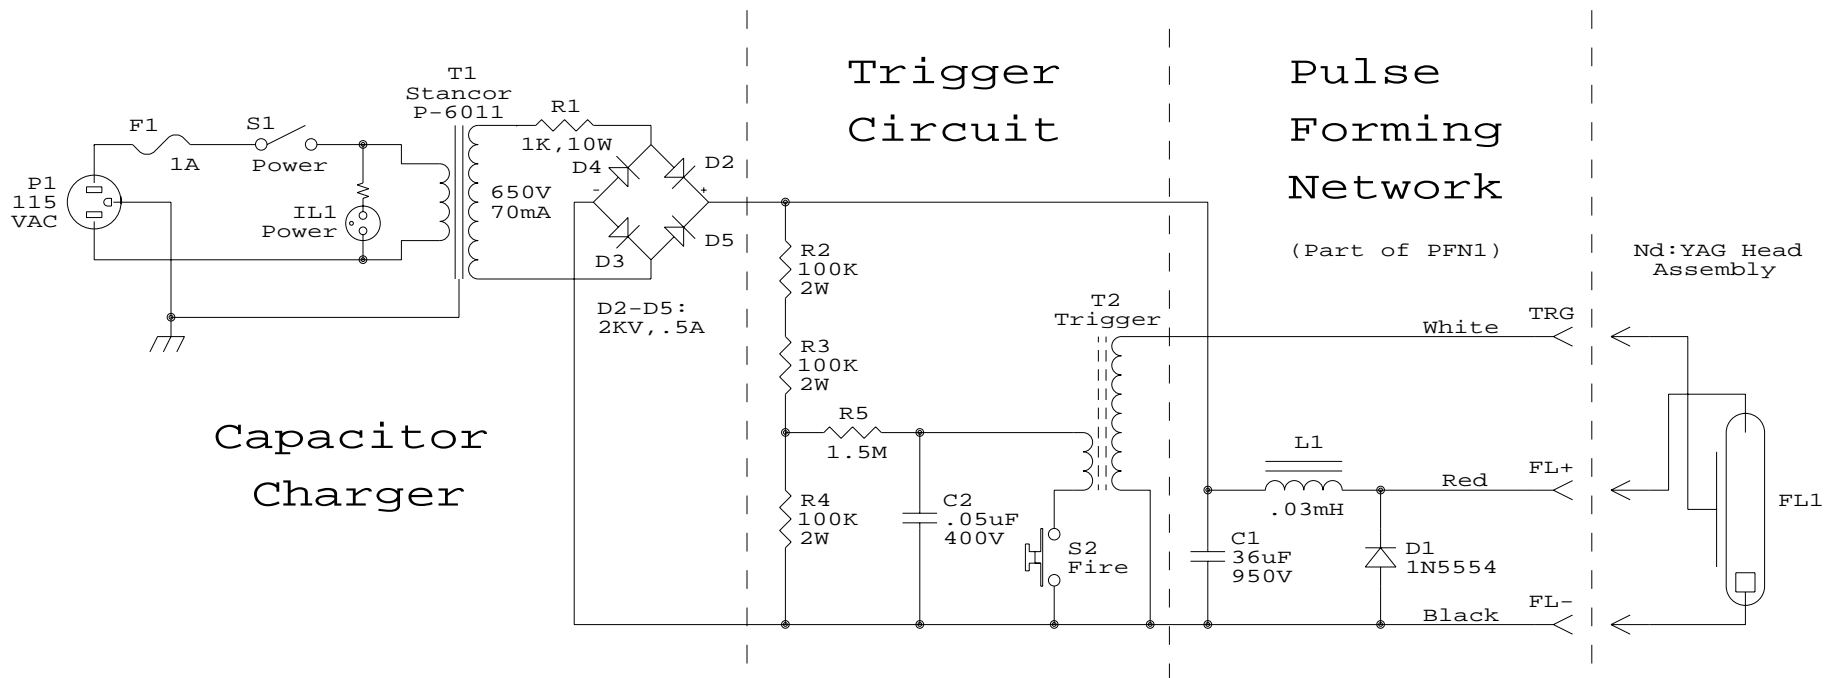

# AC Line Power Supply for SSY1 (SG-SP1)

Samuel M. Goldwasser		
sam@repairfaq.org		
Title		
AC Line Power Supply for SSY1 (SG-SP1)		
Size	Document Number	REV
A	SG-SP1-SCH	1.1
Date:	October 24, 2000	Sheet 1 of 1