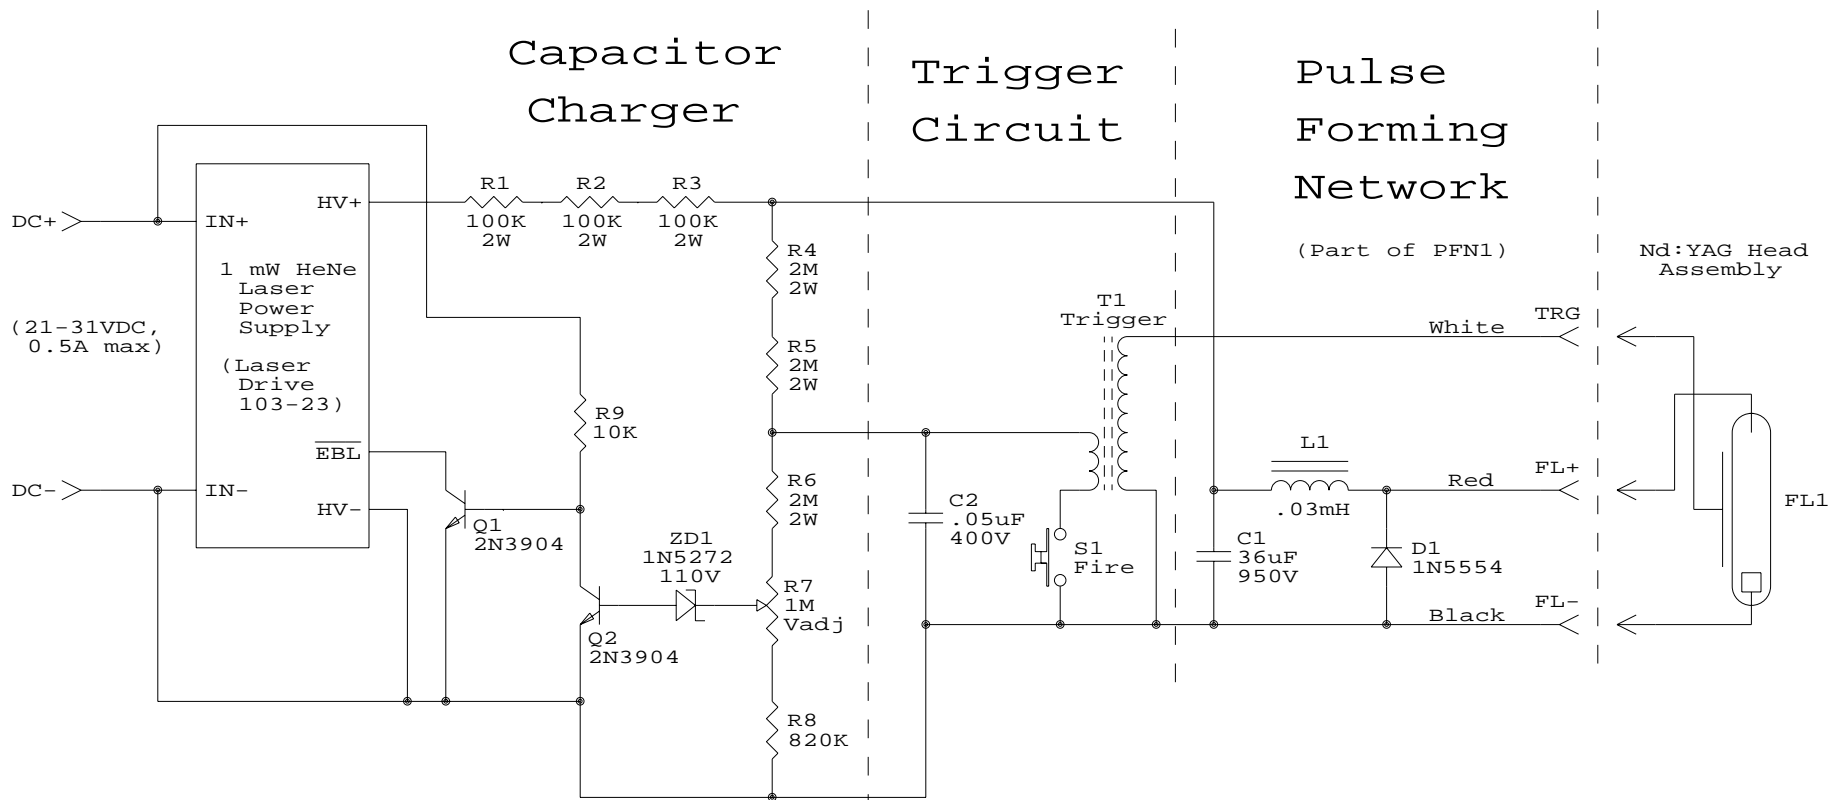

HeNe Laser PSU Based Power Supply for SSY1 (SG-SH1)

Samuel M. Goldwasser		
sam@repairfaq.org		
Title		
HeNe Laser PSU Based PSU for SSY1 (SG-SH1)		
Size	Document Number	REV
A	SG-SH1-SCH	1.1
Date:	August 18, 2002	Sheet 1 of 1