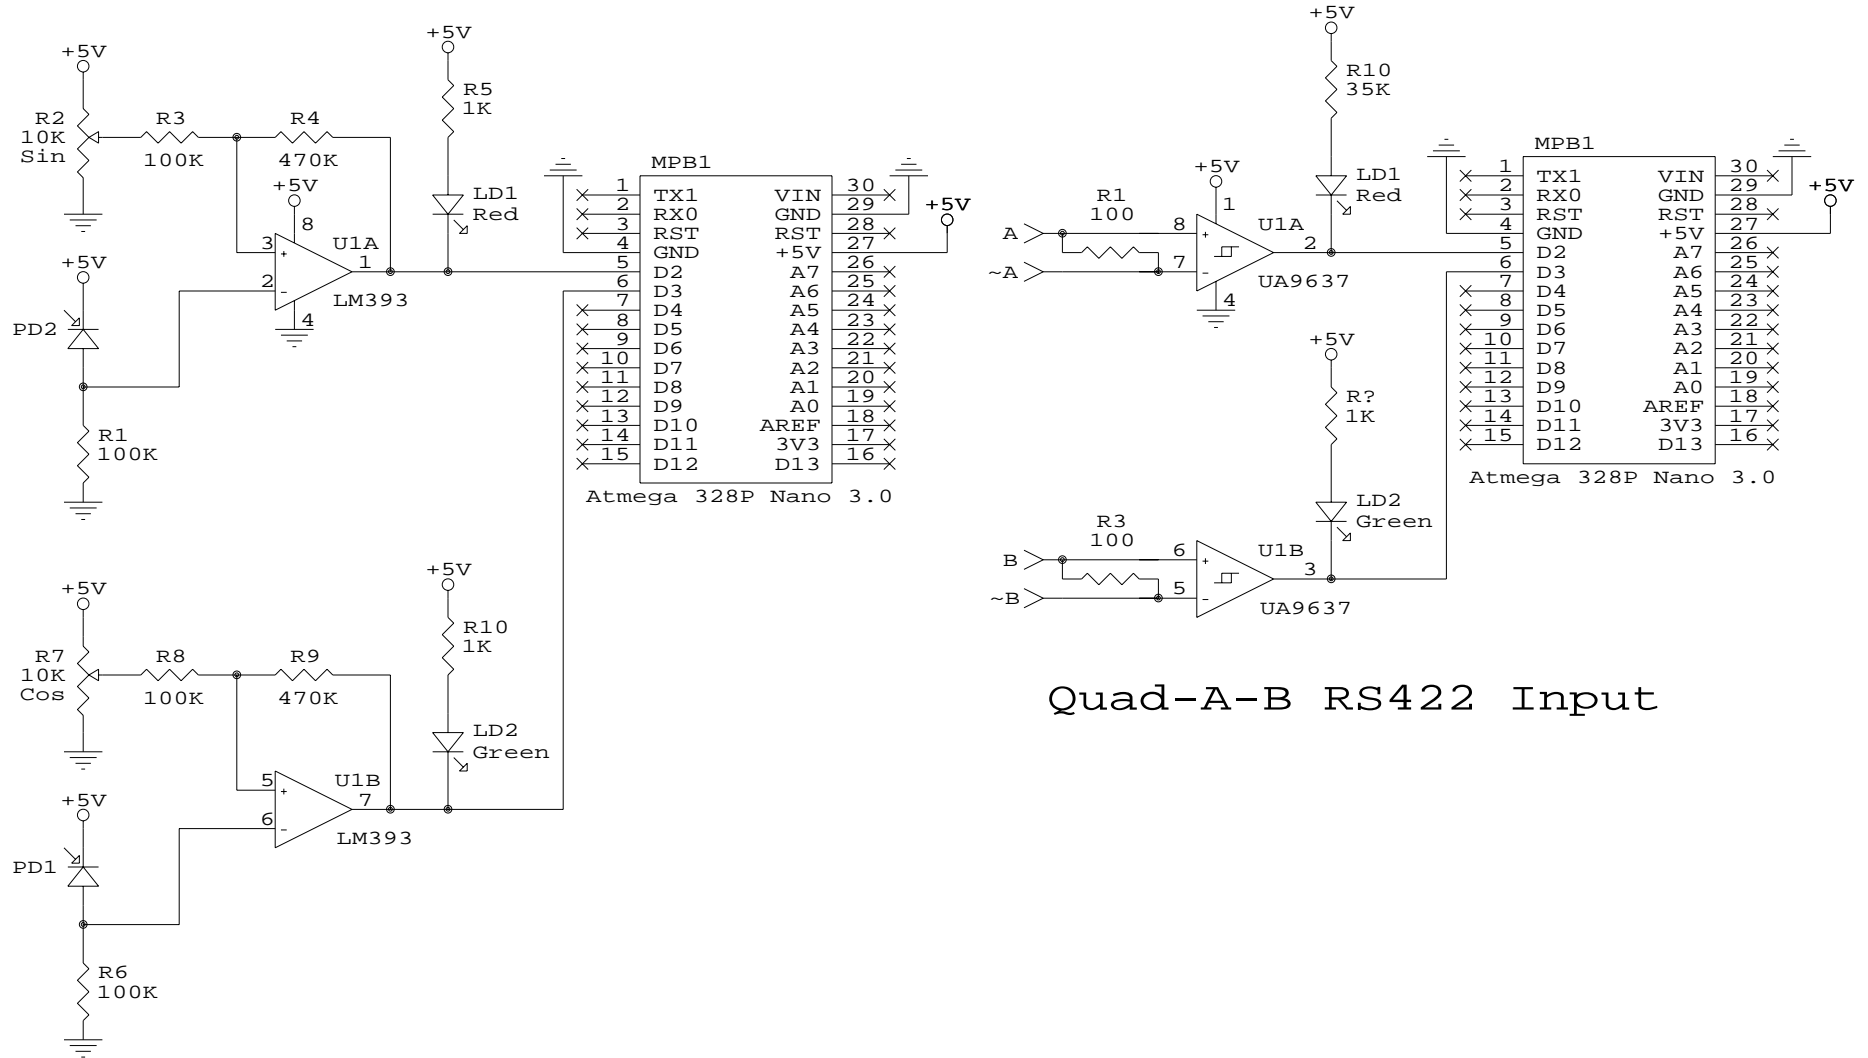

uMD0 Sin-Cos Analog and RS422 Interfaces

Quad-A-B RS422 Input

Quad-Sin-Cos Decoder Input

Samuel M. Goldwasser		
Repairfaq.org		
Title uMD0 Sin-Cos Analog and RS422 Interfaces		
Size	Document Number	REV
A	SGUI1	1.0
Date:	March 1, 2021	Sheet of
3	2	1